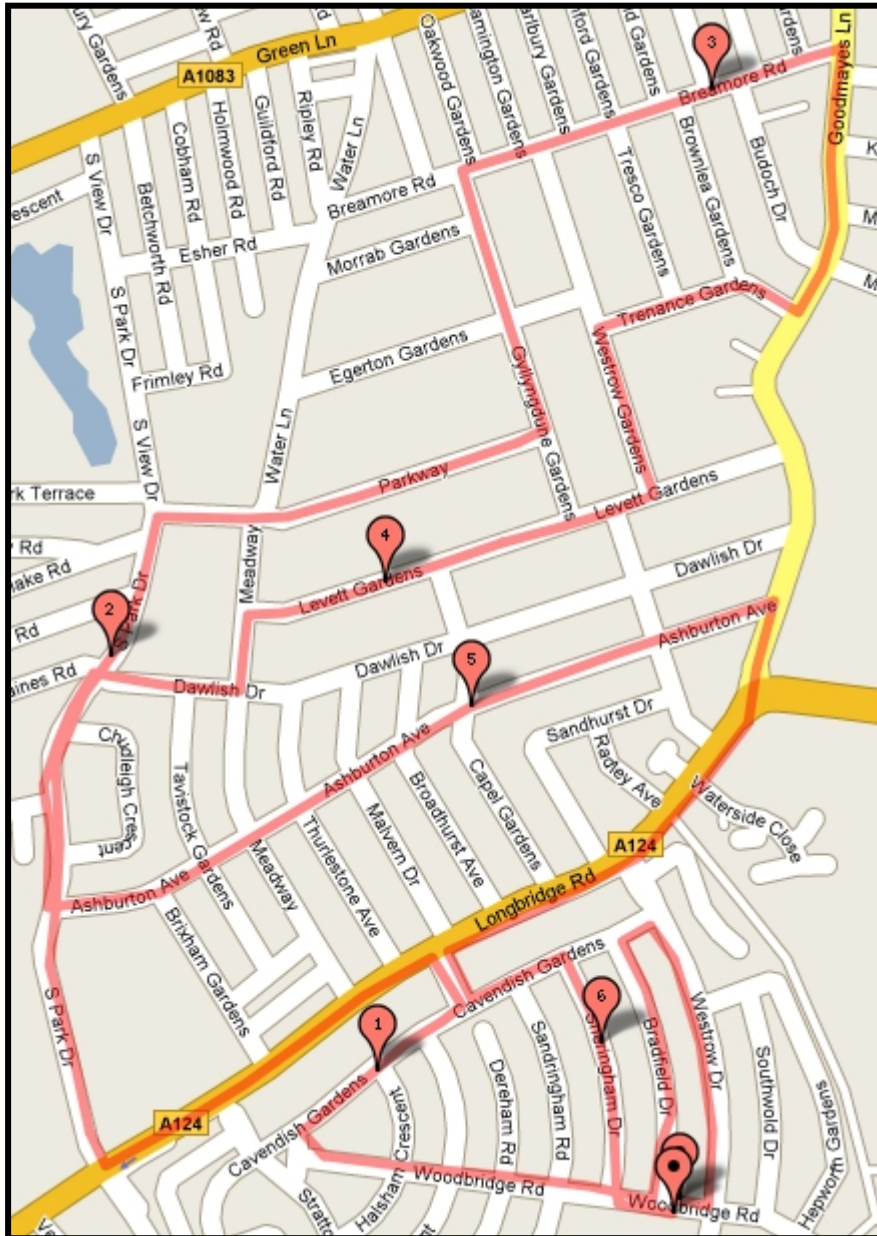

Bungalow Estate – 6.2 miles

Right into Woodbride Road, Left into Westrow Drive, Left into Cavendish Gardens, Left into Bradfield Road, Right into Woodbride Road, Right into Cavendish Gardens, Left into Sudbury Road, Left into Longbride Road, Right into South park Drive Right into Water Lane, Straight on at Park Way, Left into Gyllyngdune Gardens, Right into Breamore Road, Right into Goodmayes Lane, Right into Tenance Gardens, Left into Westrow Gardens, Right into Levett Gardens, Left into Meadway, Right into Dawlish Drive, Left into South Park Drive, Left into Ashburton Avenue, Right into Goodmayes Lane, Right into Longbride Road, Left into Sudbury Road, Left into Cavendish Gardens, Right into Sheringham Road, Left into Woodbride Road to school.