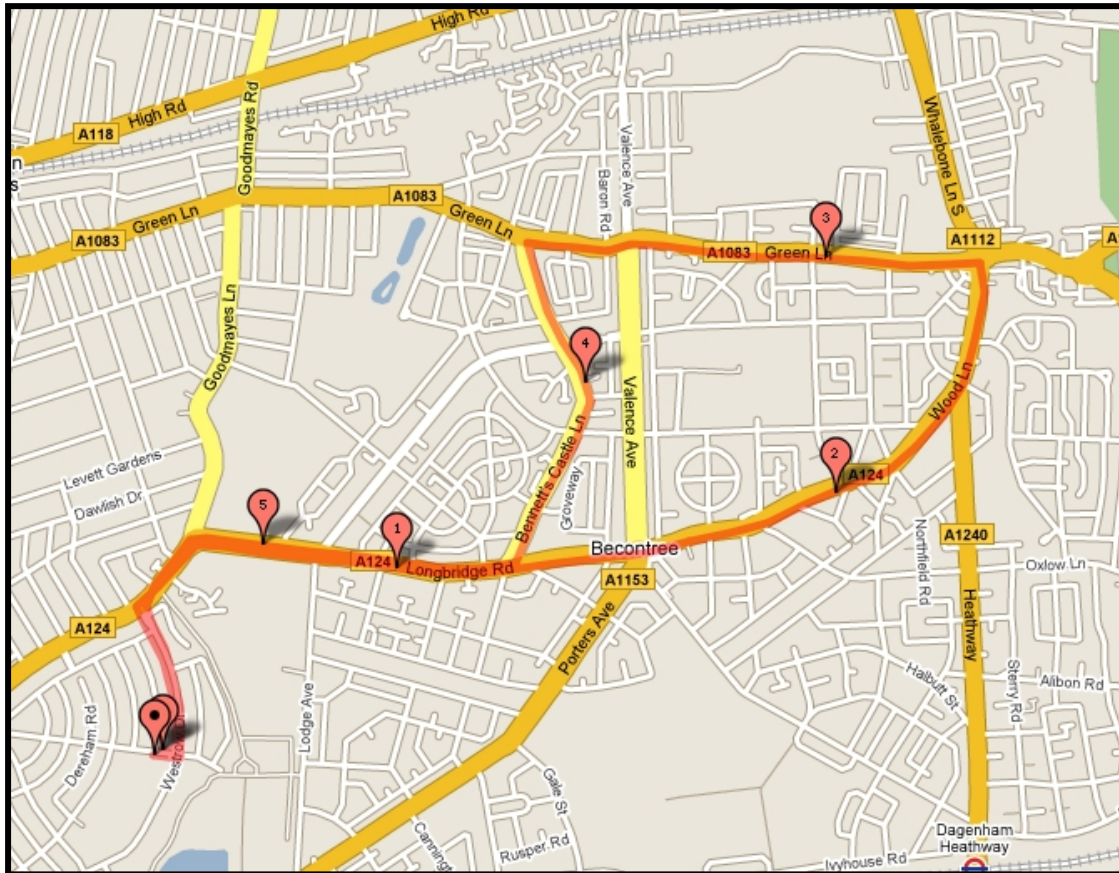

The Fiddlers, Bennett's Castle Lane (5.8 miles)

Turn right out of Barking Abbey Sports Centre and left into Westrow Drive. At end of Westrow Drive turn right into Longbridge Road. Follow Longbridge Road round, heading straight at all junctions. Longbridge Road changes into Wood Lane, continue straight until the 'Fiddlers' traffic light junction is reached. Turn left at traffic lights into Green Lanes and continue until turning left into Bennett's Castle Lane just prior to Green Lane shops. At end of Bennett's Castle Lane turn right into Longbridge Road and continue until turning left into Westrow Drive. Continue along Westrow Drive turning right into Woodbridge Road leading you back to Barking Abbey Sports Centre.