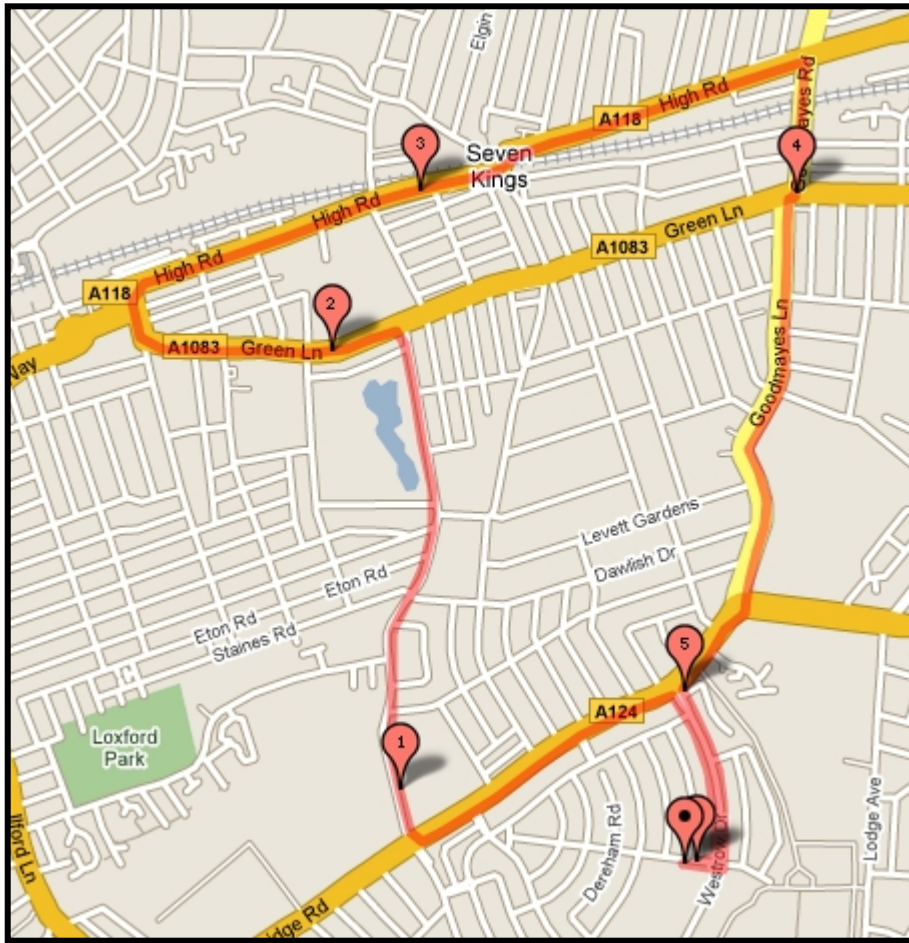

Ifford – Seven Kings – Goodmayes (5.4 miles)

Turn right out of Barking Abbey Sports Centre and left into Westrow Drive. At end of Westrow Drive turn left into Longbridge Road. At Faircross Bus Garage turn right into South Park Drive. At end of South Park Drive turn left into Green Lane. At end of Green Lanes bear right into High Road. Continue along High Road passing Seven Kings Station on your left, continue to traffic lights and turn right into Goodmayes Lane. At junction turn right and immediately left again (crossing Green Lane) and continue along Goodmayes Lane to end. Turn right into Longbridge Road, cross road at pedestrian lights and turn left into Westrow Drive. Continue along Westrow Drive turning right into Woodbridge Road leading you back to Barking Abbey Sports Centre.