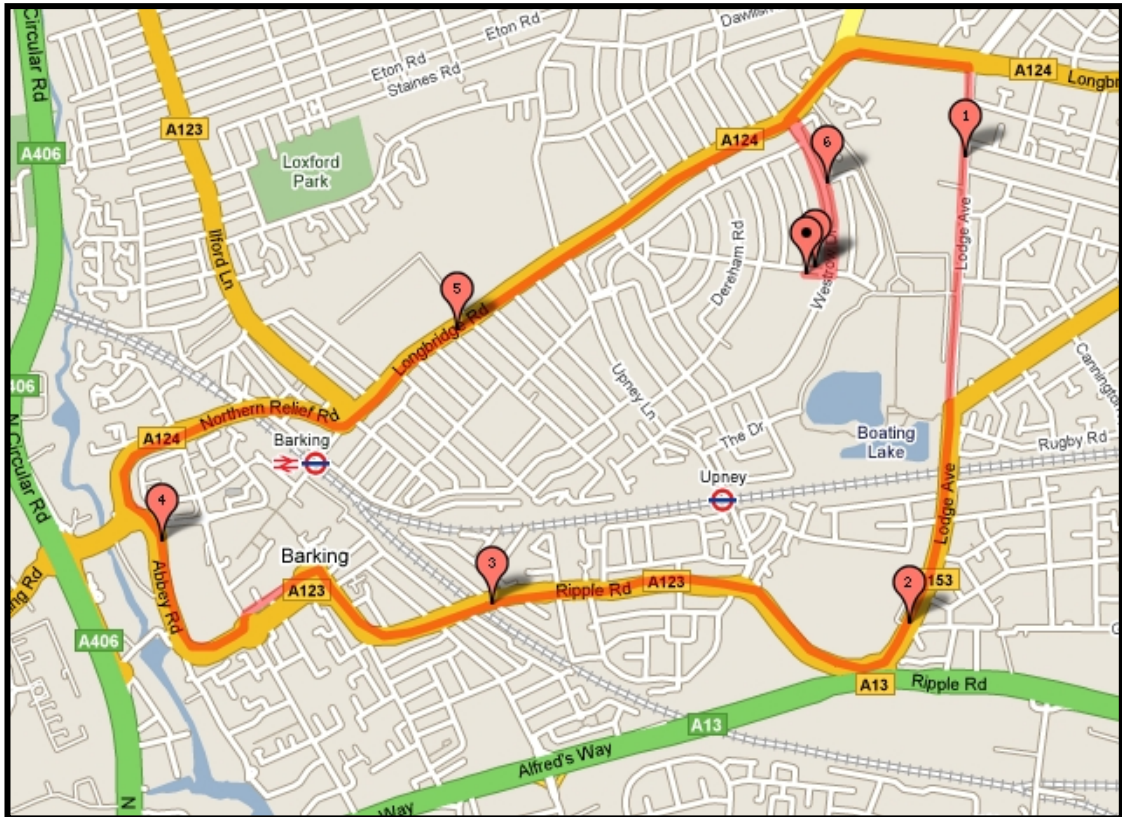

## St Margaret's Church, Town Centre (6.2 miles)

Turn right out of Barking Abbey Sports Centre and left into Westrow Drive. At end of Westrow Drive turn right into Longbridge Road. Follow Longbridge Road around to traffic light junction and turn right into Lodge Avenue. Continue along Lodge Avenue to end and bear right at roundabout into Ripple Road. Cross to left hand side of Ripple Road and continue towards town centre. At railway utilise footbridge and continue along Ripple Road. On approach to pedestrianised area cross at zebra crossing into Axe Street and continue straight into St Paul's Road running past the Sports Centre on your left. At end of St Paul's Road cross to other side of Abbey Road and turn right. Follow Abbey Road around in the clockwise direction to end. At traffic lights cross road and turn left followed by an immediate right onto the Northern Relief Road. Follow the Northern Relief Road over the hill to the main roundabout. Cross the roundabout and bear left along Longbridge Road and continue to Faircross Bus Garage. At Faircross traffic lights turn right into Longbridge Road and continue until turning right into Westrow Drive. Continue along Westrow Drive turning right into Woodbridge Road leading you back to Barking Abbey Sports Centre.