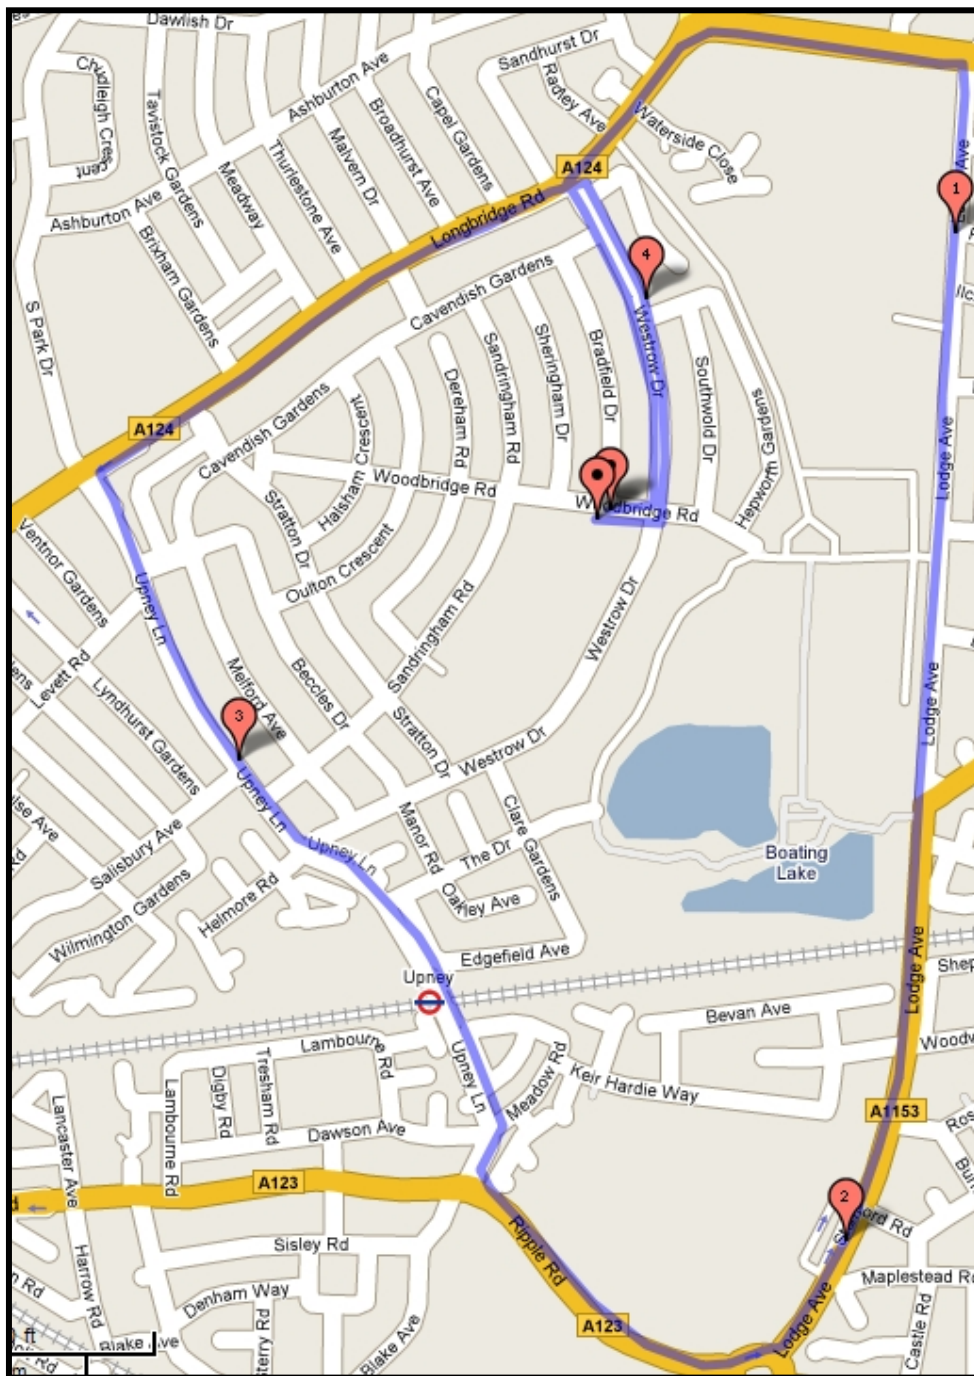

### The Lodge Avenue Loop (4.3 miles)

Turn right out of Barking Abbey Sports Centre and left into Westrow Drive. At end of Westrow Drive turn right into Longbridge Road. Follow Longbridge Road around to traffic light junction and turn right into Lodge Avenue. Continue along Lodge Avenue to end and bear right at roundabout into Ripple Road. At traffic lights turn right into Upney Lane and continue over station hill and on to Faircross Bus Garage junction. Turn right at Bus Garage into Longbridge Road and continue along, turning right into Westrow Drive. Continue along Westrow Drive turning right into Woodbridge Road leading you back to Barking Abbey Sports Centre.